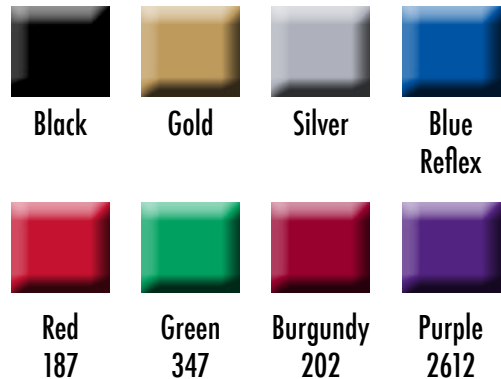

**FREE Set-up!
NO Die Charge!**